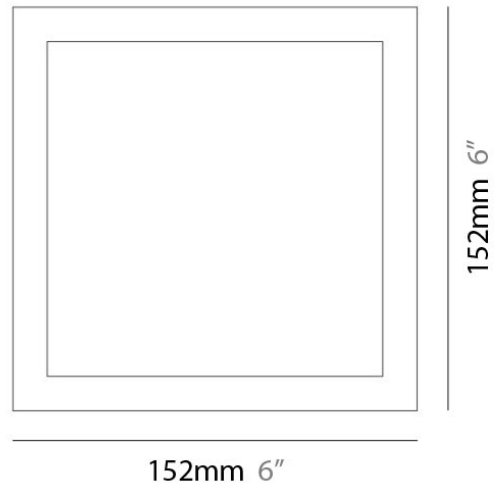

PROJECT
TYPE
NOTES
QUANTITY
DATE

FLAT SURFACE

D12047

GENERAL

Series: Flat
Division: Design
Mounting Type: Surface
Mounting Location: Wall
Subcategory: Ambient

PHYSICAL

Shape: Square
Length (mm): 152
Length (in): 6.0
Width (mm): 152
Width (in): 6.0
Height (mm): 76
Height (in): 3.0
Extension (mm): 76
Extension (in): 3.0
Light Distribution: Direct
Weight (lbs): 2
Diffuser: Opal White Satin Acrylic
Fixture Finish: Chrome
Fixture Material: Metal

ELECTRICAL

Number of Lamps: 1
Lamp Type: CFL
Bulb Included: Bulb Not Included
Total Output Wattage (W): 13
Max. Wattage Per Lamp (W): 13
Lamp Base: GX23-2
Dimming: Non-Dimmable
Driver Included: Yes
Driver Location: Integrated
Driver Type: Ballast - Universal
Input Voltage (V): 120 - 277

LED

OPTICAL

RATINGS AND CERTIFICATIONS

Certified By: CSA Certified to UL and CSA Standards
IP rating: IP20